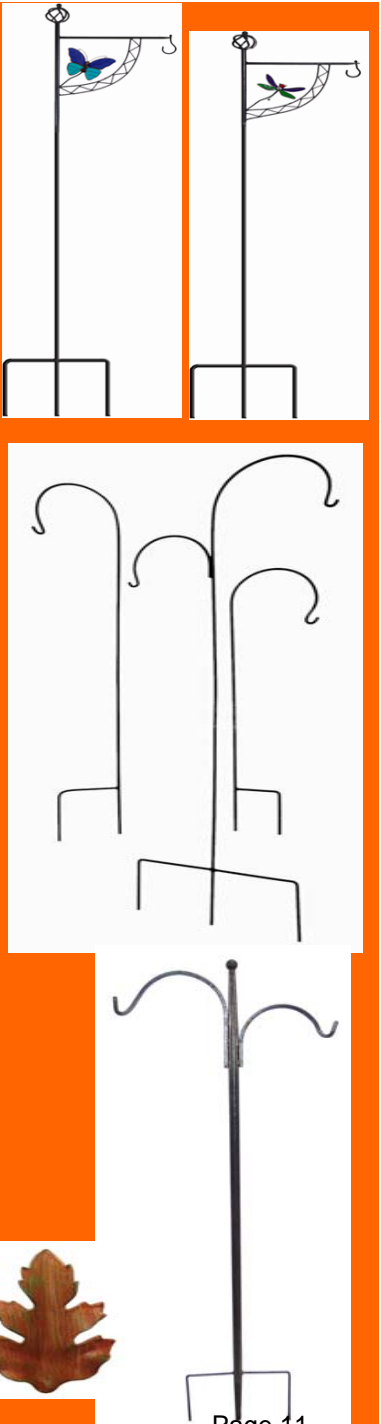

Item Number	Description	Sale Price Each	Quantity Available in Eaches	Case Equivalent

Large/Medium Garden Hooks and Trellises Supports

806719	Stain Glass Butterfly Garden Hook-A. Green 14" x 84"	$34.99	91	15
806720	Stain Glass Dragonfly Garden Hook-A. Green 14" x 84"	$34.99	51	8
15122411	Hampton Shepherd Hook 48IN L-Black *Best for Bird Feeders & Small Planters	$9.99	401	33
15122412	Hampton Shepherd Hook 72IN L-Black *Best for Bird Feeders & Small Planters	$13.99	346	28
15122413	Hampton Shepherd Hook 88IN L-Black *Best for Bird Feeders & Small Planters	$16.99	346	28
15122414	Hampton Double Shepherd Hook 88IN L-Black *Best for Bird Feeders & Small Planters	$24.99	325	27
15062625	Double Tube Garden Hook 70.5IN Roan Perfect for Medium Hanging Planters	$34.99	10	1